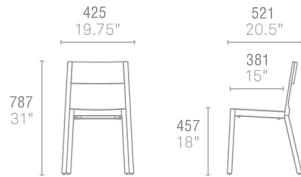

TIMBER CHAIR

Solid wood and a subtle line come together in a chair that's drop-dead-gorgeous in its simplicity. If you know any Shakers, invite them over for dinner and they'll feel right at home. Available in natural beech, graphite stain, or ivory lacquer. Stackable.